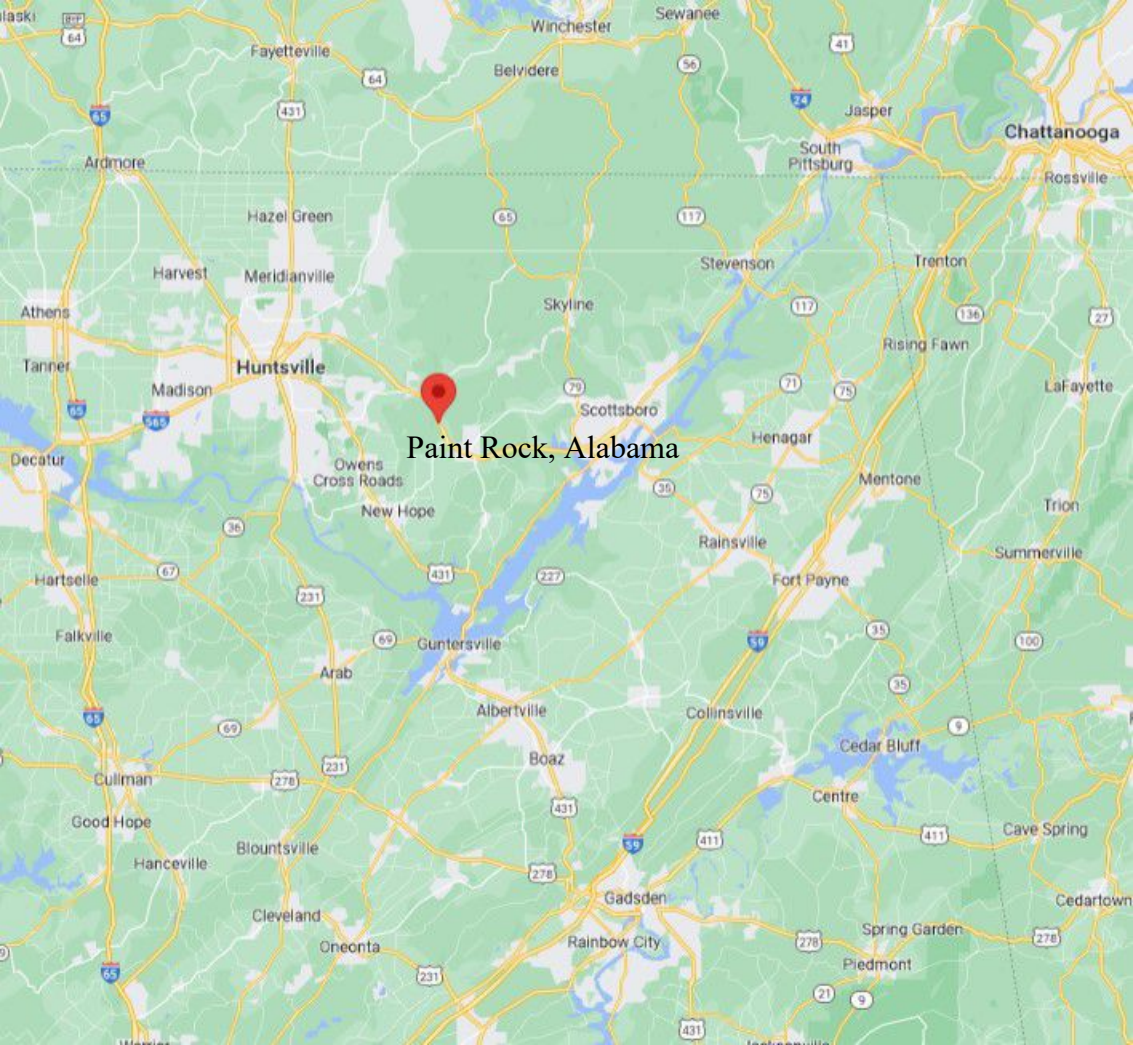

Paint Rock, Alabama